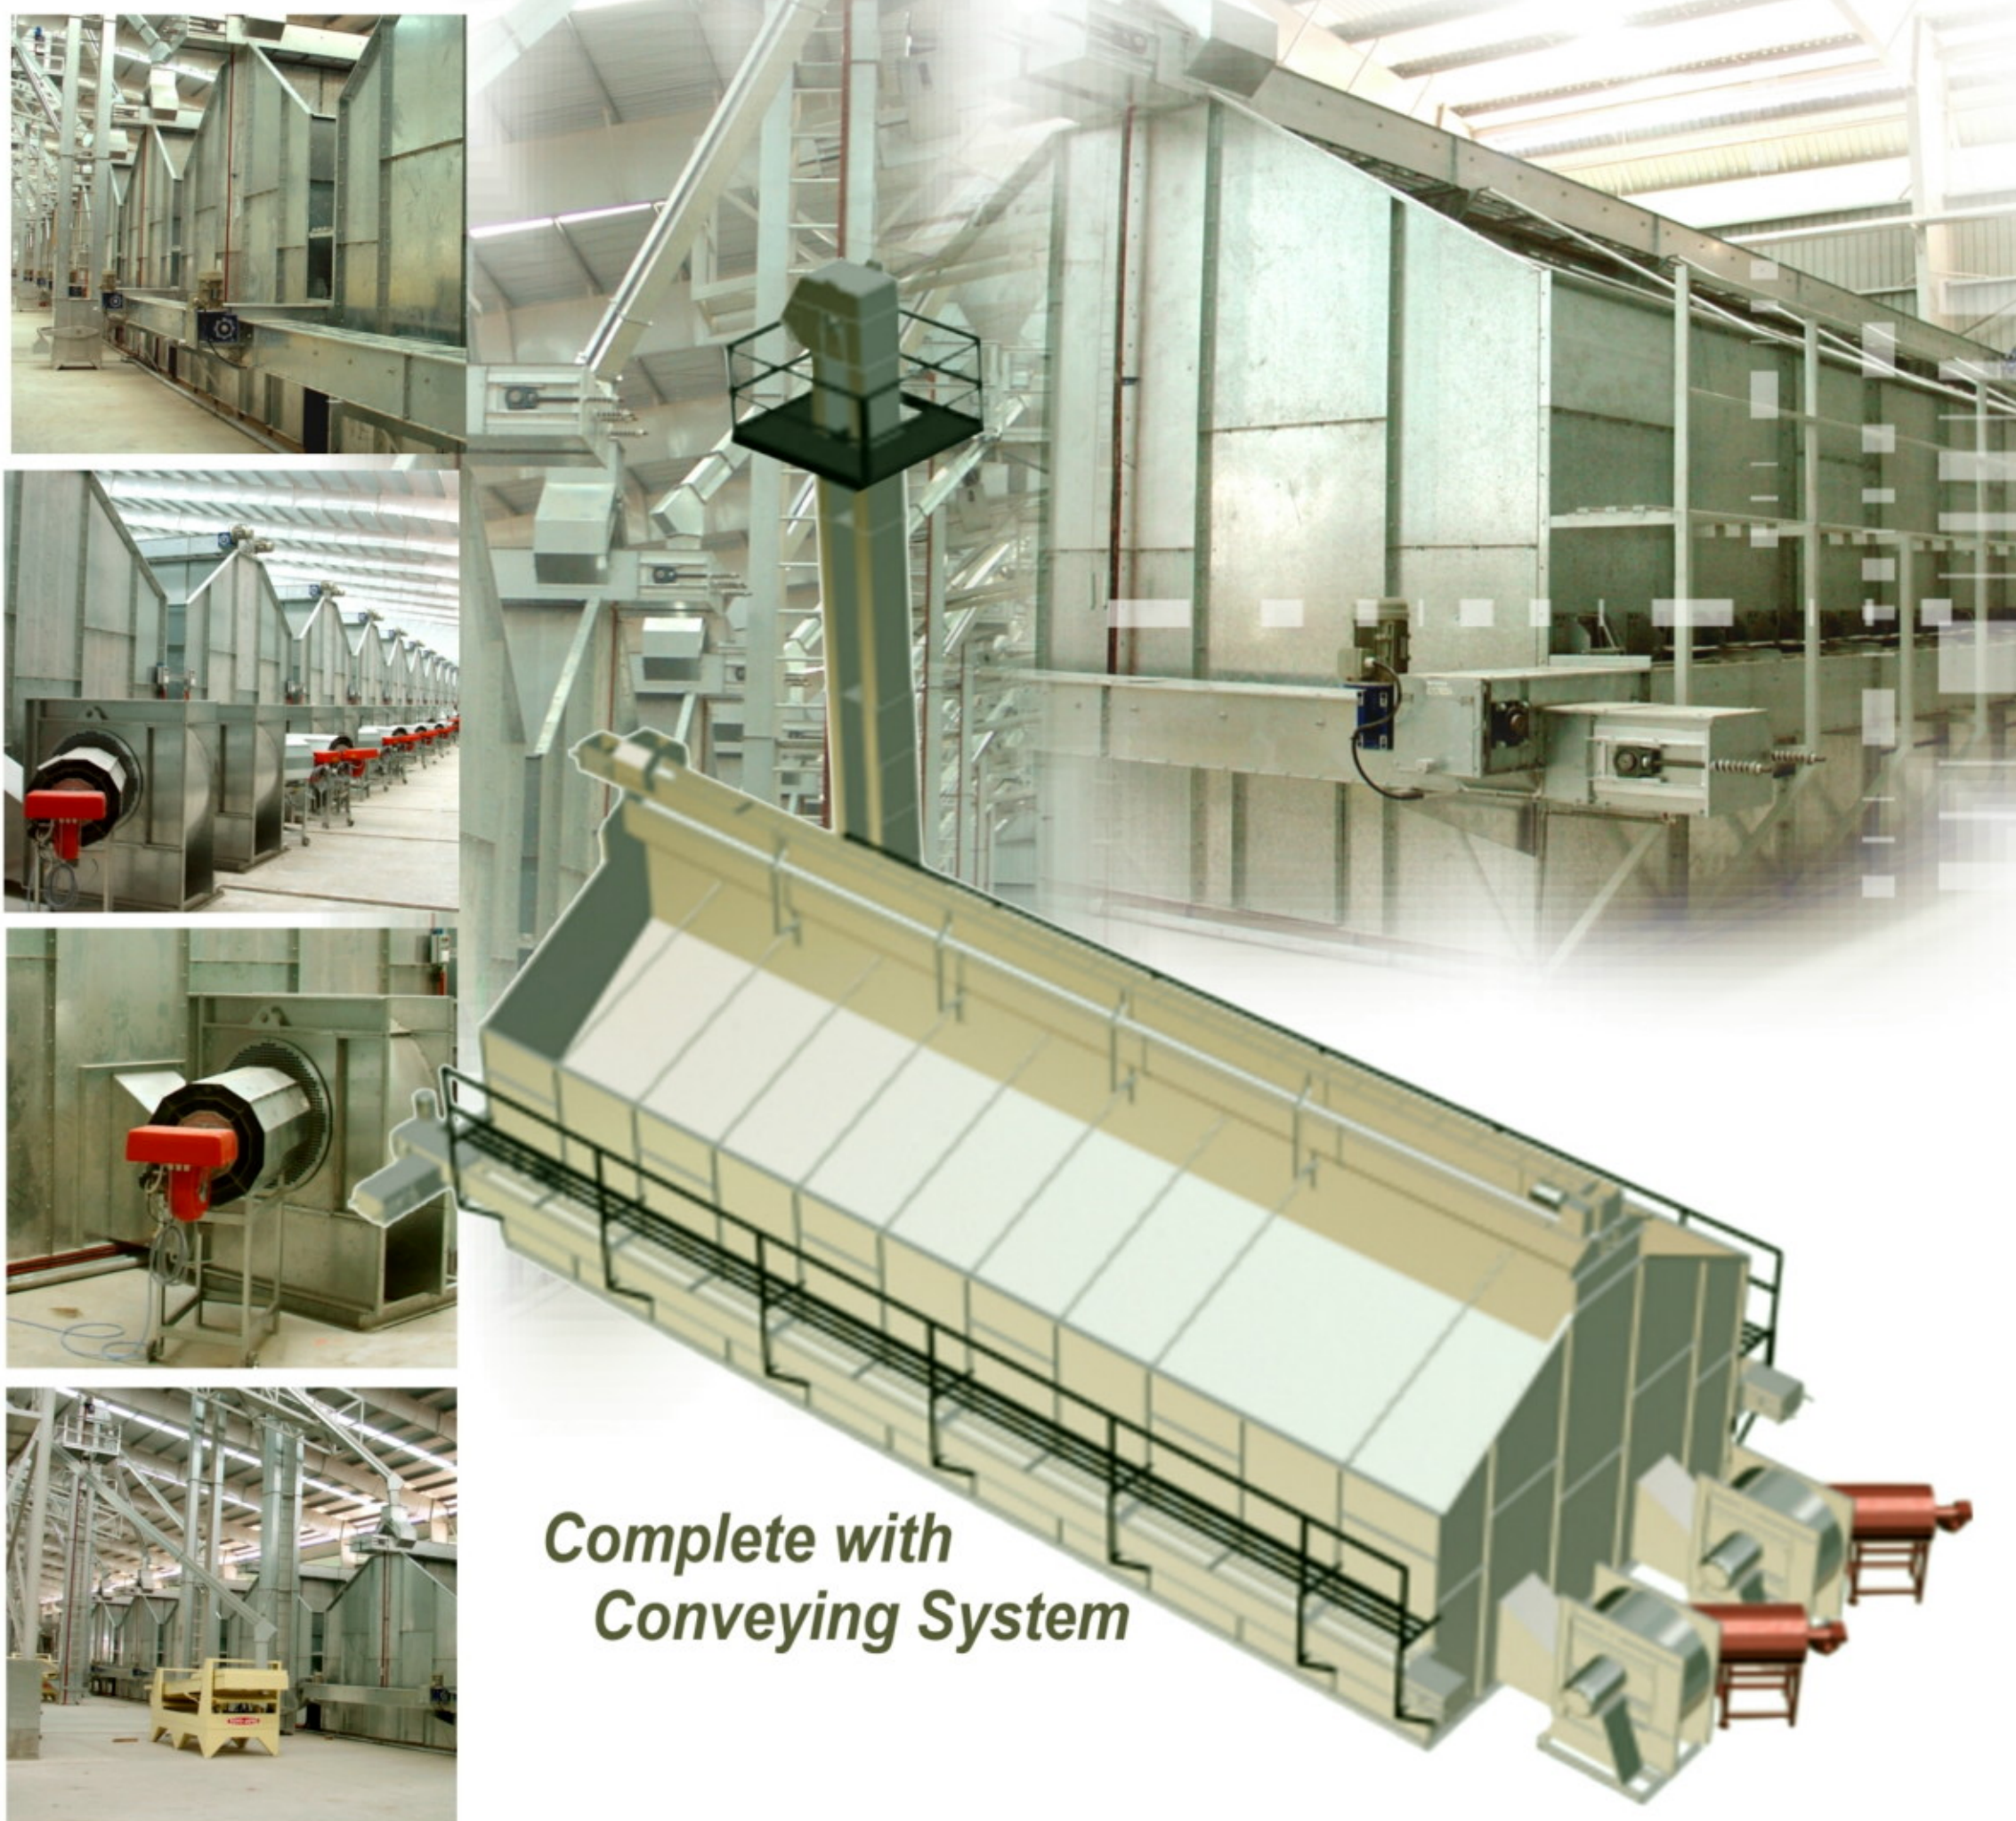

POPULAR

IBD DRYERS

NEW TECHNOLOGY

Complete with Conveying System

*All specifications shown on this catalog are subject to change without prior notice

SPECIFICATIONS		MODELS:	IBD-1640	IBD-1636	IBD-1632
DRYER	CAPACITY (PADDY)		37.7 m ³ x 2	34.2 m ³ x 2	30.8 m ³ x 2
	OVERALL LENGTH		12.3 m	11.2 m	10.1 m
	OVERALL WIDTH		5.0 m	5.0 m	5.0 m
	OVERALL HEIGHT		4.1 m	4.1 m	4.1 m
BURNER	TYPE		BD - 240	BD - 240	BD - 240
	IGNITION		AUTOMATIC	AUTOMATIC	AUTOMATIC
	CONSUMPTION		2 - 6 gal./hr	2 - 6 gal./hr	2 - 6 gal./hr
	FUEL		DIESEL	DIESEL	DIESEL
BLOWER	TYPE		HVB - 250	HVB - 250	HVB - 250
	AIR-FLOW		35,000 m ³ /hr @ 120 mm WG	35,000 m ³ /hr @ 120 mm WG	35,000 m ³ /hr @ 120 mm WG
	HORSE POWER		25 hp	25 hp	25 hp